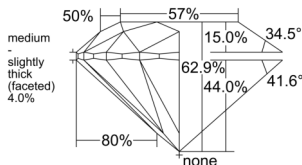

GIA®

FACSIMILE

GIA REPORT 7553433945

Verify this report at GIA.edu

GIA NATURAL DIAMOND DOSSIER®

June 04, 2026
GIA Report Number 7553433945
Shape and Cutting Style ..... Round Brilliant
Measurements ..... 5.04 - 5.07 x 3.18 mm

GRADING RESULTS

Carat Weight ..... 0.50 carat
Color Grade ..... H
Clarity Grade S11
Cut Grade ..... Excellent

ADDITIONAL GRADING INFORMATION

Polish ..... Excellent
Symmetry ..... Excellent
Fluorescence ..... Faint
Clarity Characteristics ..... Crystal, Feather
Inscription(s): GIA 7553433945

PROPORTIONS

GRADING SCALES

GIA COLOR SCALE

COLOREDNESS	D
	E
	F
	G
	H
	I
	J
NEAR COLORLESS	K
	L
	M
	N
	O
	P
	Q
	R
	S
	T
	U
	V
	W
	X
	Y
	Z

GIA CLARITY SCALE

FLAWLESS	INTERNAL FLAWLESS	
		FLAWLESS
VERY VERY SLIGHTLY INCLUDED	VVS₁	
	VVS₂	
VERY SLIGHTLY INCLUDED	VS₁	
	VS₂	
SLIGHTLY INCLUDED	S1₁	
	S1₂	
INCLUDED	I₁	
	I₂	
	I₃	

GIA CUT SCALE

EXCELLENT
VERY GOOD
GOOD
FAIR
POOR