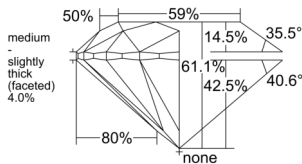

GIA®

FACSIMILE

GIA REPORT

7553437186

Verify this report at GIA.edu

GIA NATURAL DIAMOND DOSSIER®

June 09, 2026
GIA Report Number 7553437186
Shape and Cutting Style ..... Round Brilliant
Measurements ..... 4.33 - 4.35 x 2.65 mm

GRADING RESULTS

Carat Weight ..... 0.31 carat
Color Grade I
Clarity Grade VVS1
Cut Grade ..... Excellent

ADDITIONAL GRADING INFORMATION

Polish ..... Excellent
Symmetry ..... Excellent
Fluorescence ..... None
Clarity Characteristics..... Pinpoint, Cavity, Feather
Inscription(s): GIA 7553437186

PROPORTIONS

Profile to actual proportions

GRADING SCALES

GIA COLOR SCALE

COLOREDNESS	D
	E
	F
	G
	H
	I
	J
NEAR COLORLESS	K
	L
FAIN	M
	N
	O
	P
VERY LIGHT	Q
	R
	S
	T
	U
	V
LIGHT	W
	X
	Y
	Z

GIA CLARITY SCALE

VERY VERY SLIGHTLY INCLUDED	FLAWLESS
	INTERNALLY FLAWLESS
VERY SLIGHTLY INCLUDED	VVS₁
	VVS₂
SLIGHTLY INCLUDED	VS₁
	VS₂
INCLUDED	SI₁
	SI₂
	I₁
	I₂
	I₃

GIA CUT SCALE

EXCELLENT
VERY GOOD
GOOD
FAIR
POOR