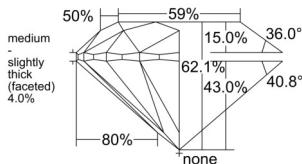

GIA®

FACSIMILE

GIA REPORT

7553440356

Verify this report at GIA.edu

GIA NATURAL DIAMOND DOSSIER®

June 09, 2026
GIA Report Number 7553440356
Shape and Cutting Style ..... Round Brilliant
Measurements ..... 5.36 - 5.39 x 3.34 mm

GRADING RESULTS

Carat Weight ..... 0.60 carat
Color Grade I
Clarity Grade VS1
Cut Grade ..... Excellent

ADDITIONAL GRADING INFORMATION

Polish ..... Excellent
Symmetry ..... Excellent
Fluorescence ..... None
Clarity Characteristics..... Crystal, Cloud, Pinpoint
Inscription(s): GIA 7553440356

PROPORTIONS

Profile to actual proportions

GRADING SCALES

GIA COLOR SCALE

COLORESS	D
	E
	F
	G
	H
	I
	J
NEAR COLORESS	K
	L
FANIT	M
	N
	O
	P
VERY LIGHT	R
	S
	T
	U
	V
	W
	X
	Y
LIGHT	Z

GIA CLARITY SCALE

FLAWLESS	VERY VERY SLIGHTLY INCLUDED	VS₁	VS₂	VS₁	VS₂	SI₁	SI₂	I₁	I₂	I₃	
											INTERNAL FLAWLESS

GIA CUT SCALE

EXCELLENT
VERY GOOD
GOOD
FAIR
POOR