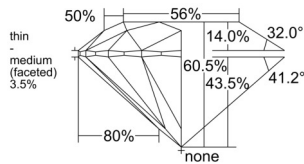

GIA®

FACSIMILE

GIA REPORT

7553448241

Verify this report at GIA.edu

GIA NATURAL DIAMOND DOSSIER®

June 09, 2026
GIA Report Number 7553448241
Shape and Cutting Style ..... Round Brilliant
Measurements ..... 3.92 - 3.95 x 2.38 mm

GRADING RESULTS

Carat Weight ..... 0.22 carat
Color Grade ..... D
Clarity Grade VVS2
Cut Grade ..... Excellent

ADDITIONAL GRADING INFORMATION

Polish ..... Excellent
Symmetry ..... Excellent
Fluorescence ..... Faint
Clarity Characteristics..... Cloud, Needle, Pinpoint
Inscription(s): GIA 7553448241

PROPORTIONS

Profile to actual proportions