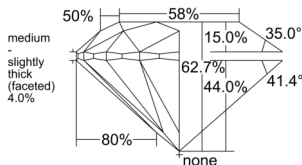

GIA®

FACSIMILE

GIA REPORT 7553448942

Verify this report at GIA.edu

GIA NATURAL DIAMOND DOSSIER®

June 09, 2026
GIA Report Number 7553448942
Shape and Cutting Style ..... Round Brilliant
Measurements ..... 5.05 - 5.08 x 3.17 mm

GRADING RESULTS

Carat Weight ..... 0.50 carat
Color Grade ..... E
Clarity Grade VVS1
Cut Grade ..... Excellent

ADDITIONAL GRADING INFORMATION

Polish ..... Excellent
Symmetry ..... Excellent
Fluorescence ..... None
Clarity Characteristics ..... Feather
Inscription(s): GIA 7553448942

PROPORTIONS

GRADING SCALES

GIA COLOR SCALE	GIA CLARITY SCALE	GIA CUT SCALE	
D	FLAWLESS	EXCELLENT	
E	INTERNALLY FLAWLESS		
F		VVS₁	VERY GOOD
G	VVS₂		
H	VS₁	GOOD	
I	VS₂		
J	SI₁	FAIR	
K	SI₂		
L	I₁	POOR	
M	I₂		
N	I₃		
O			
P			
Q			
R			
S			
T			
U			
V			
W			
X			
Y			
Z