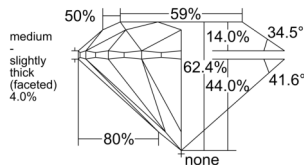

GIA®

FACSIMILE

GIA REPORT 7553454749

Verify this report at GIA.edu

GIA NATURAL DIAMOND DOSSIER®

June 11, 2026
GIA Report Number 7553454749
Shape and Cutting Style ..... Round Brilliant
Measurements ..... 4.72 - 4.75 x 2.96 mm

GRADING RESULTS

Carat Weight ..... 0.41 carat
Color Grade L
Clarity Grade VS1
Cut Grade ..... Excellent

ADDITIONAL GRADING INFORMATION

Polish ..... Excellent
Symmetry ..... Excellent
Fluorescence ..... None
Clarity Characteristics..... Crystal, Cloud, Needle, Pinpoint
Inspection(s): GIA 7553454749

PROPORTIONS

GRADING SCALES

GIA COLOR SCALE

COLORLESS	D
	E
	F
	G
	H
	I
NEAR COLORLESS	J
	K
	L
FAIN	M
	N
	O
	P
	Q
	R
	S
	T
	U
	V
	W
	X
	Y
LIGHT	Z

GIA CLARITY SCALE

FLAWLESS	INTERNAL FLAWLESS	
		EXCELLENT
VERY VERY SLIGHTLY INCLUDED	VVS₁	
	VVS₂	
VERY SLIGHTLY INCLUDED	VS₁	
	VS₂	
SLIGHTLY INCLUDED	SI₁	
	SI₂	
INCLUDED	I₁	
	I₂	
	I₃	
POOR		

GIA CUT SCALE

EXCELLENT
VERY GOOD
GOOD
FAIR
POOR