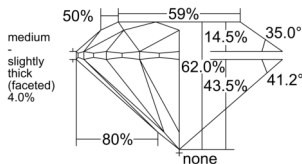

GIA®

FACSIMILE

GIA NATURAL DIAMOND DOSSIER®

June 11, 2026
GIA Report Number 7553467046
Shape and Cutting Style ..... Round Brilliant
Measurements ..... 5.09 - 5.12 x 3.17 mm

GRADING RESULTS

Carat Weight ..... 0.51 carat
Color Grade ..... G
Clarity Grade S11
Cut Grade ..... Excellent

ADDITIONAL GRADING INFORMATION

Polish ..... Excellent
Symmetry ..... Excellent
Fluorescence ..... None
Clarity Characteristics ..... Feather
Inscription(s): GIA 7553467046

GIA REPORT 7553467046

Verify this report at GIA.edu

PROPORTIONS

Profile to actual proportions

GRADING SCALES

GIA COLOR SCALE	GIA CLARITY SCALE	GIA CUT SCALE	
D	FLAWLESS	EXCELLENT	
E	INTERNALLY FLAWLESS		
F		VVS₁	VERY GOOD
G	VVS₂		
H	VS₁	GOOD	
I	VS₂		
J	S1₁	FAIR	
K	S1₂		
L	I₁	POOR	
M	I₂		
N	I₃		
O			
P			
Q			
R			
S			
T			
U			
V			
W			
X			
Y			
Z