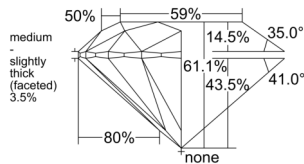

GIA®

FACSIMILE

GIA REPORT

7553494438

Verify this report at GIA.edu

GIA NATURAL DIAMOND DOSSIER®

June 16, 2026
GIA Report Number 7553494438
Shape and Cutting Style ..... Round Brilliant
Measurements ..... 4.03 - 4.06 x 2.47 mm

GRADING RESULTS

Carat Weight ..... 0.25 carat
Color Grade ..... G
Clarity Grade VS2
Cut Grade ..... Excellent

ADDITIONAL GRADING INFORMATION

Polish ..... Excellent
Symmetry ..... Excellent
Fluorescence ..... None
Clarity Characteristics ..... Cloud
Inscription(s): GIA 7553494438

PROPORTIONS

Profile to actual proportions