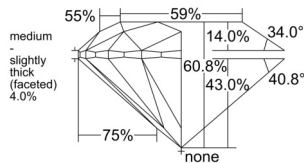

GIA®

FACSIMILE

GIA REPORT

7553519324

Verify this report at GIA.edu

GIA NATURAL DIAMOND DOSSIER®

June 18, 2026
GIA Report Number 7553519324
Shape and Cutting Style ..... Round Brilliant
Measurements ..... 5.39 - 5.43 x 3.29 mm

GRADING RESULTS

Carat Weight ..... 0.60 carat
Color Grade ..... F
Clarity Grade VS2
Cut Grade ..... Excellent

ADDITIONAL GRADING INFORMATION

Polish ..... Excellent
Symmetry ..... Excellent
Fluorescence ..... None
Clarity Characteristics..... Cloud, Crystal, Feather
Inscription(s): GIA 7553519324

PROPORTIONS

Profile to actual proportions

GRADING SCALES

GIA COLOR SCALE

COLORED	D
	E
	F
	G
	H
	I
	J
NEAR COLORLESS	K
	L
Faint	M
	N
	O
	P
	Q
	R
	S
	T
	U
	V
	W
	X
	Y
Light	Z

GIA CLARITY SCALE

VERY VERY SLIGHTLY INCLUDED	FLAWLESS
	INTERNALLY FLAWLESS
VERY SLIGHTLY INCLUDED	VVS₁
	VVS₂
SLIGHTLY INCLUDED	VS₁
	VS₂
INCLUDED	SI₁
	SI₂
	I₁
	I₂
	I₃

GIA CUT SCALE

EXCELLENT
VERY GOOD
GOOD
FAIR
POOR