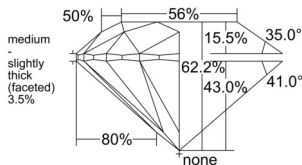

GIA®

FACSIMILE

GIA REPORT 7553522783

Verify this report at GIA.edu

GIA NATURAL DIAMOND DOSSIER®

June 18, 2026
GIA Report Number 7553522783
Shape and Cutting Style ..... Round Brilliant
Measurements ..... 4.81 - 4.82 x 2.99 mm

GRADING RESULTS

Carat Weight ..... 0.42 carat
Color Grade ..... E
Clarity Grade VS2
Cut Grade ..... Excellent

ADDITIONAL GRADING INFORMATION

Polish ..... Excellent
Symmetry ..... Excellent
Fluorescence ..... None
Clarity Characteristics..... Cloud, Crystal, Feather
Inspection(s): GIA 7553522783

PROPORTIONS

GRADING SCALES

GIA COLOR SCALE

COLORESS	D
	E
	F
	G
	H
	I
	J
NEAR COLORESS	K
	L
Faint	M
	N
	O
	P
VERY LIGHT	Q
	R
	S
	T
	U
	V
	W
	X
	Y
LIGHT	Z

GIA CLARITY SCALE

FLAWLESS	INTERNAL FLAWLESS	
		FLAWLESS
VERY VERY SLIGHTLY INCLUDED	VVS₁	
	VVS₂	
VERY SLIGHTLY INCLUDED	VS₁	
	VS₂	
SLIGHTLY INCLUDED	SI₁	
	SI₂	
INCLUDED	I₁	
	I₂	
	I₃	

GIA CUT SCALE

EXCELLENT
VERY GOOD
GOOD
FAIR
POOR