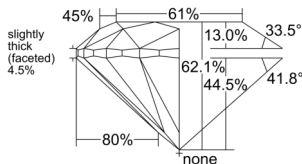

GIA®

FACSIMILE

GIA REPORT 7553529993

Verify this report at GIA.edu

GIA NATURAL DIAMOND DOSSIER®

June 22, 2026
GIA Report Number 7553529993
Shape and Cutting Style ..... Round Brilliant
Measurements ..... 5.05 - 5.08 x 3.15 mm

GRADING RESULTS

Carat Weight ..... 0.50 carat
Color Grade ..... F
Clarity Grade S11
Cut Grade ..... Excellent

ADDITIONAL GRADING INFORMATION

Polish ..... Excellent
Symmetry ..... Excellent
Fluorescence ..... None
Clarity Characteristics ..... Crystal, Cloud
Inscription(s): GIA 7553529993

PROPORTIONS

Profile to actual proportions