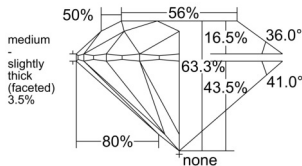

GIA®

FACSIMILE

GIA REPORT 7553530021

Verify this report at GIA.edu

GIA NATURAL DIAMOND DOSSIER®

June 22, 2026
GIA Report Number 7553530021
Shape and Cutting Style ..... Round Brilliant
Measurements ..... 5.03 - 5.08 x 3.20 mm

GRADING RESULTS

Carat Weight ..... 0.50 carat
Color Grade ..... F
Clarity Grade S11
Cut Grade ..... Excellent

ADDITIONAL GRADING INFORMATION

Polish ..... Excellent
Symmetry ..... Very Good
Fluorescence ..... None
Clarity Characteristics..... Crystal, Cloud, Feather
Inscription(s): GIA 7553530021

PROPORTIONS

GRADING SCALES

GIA COLOR SCALE

COLORLESS	D
	E
	F
	G
	H
	I
	J
NEAR COLORLESS	K
	L
FAIN	M
	N
	O
	P
VERY LIGHT	Q
	R
	S
	T
	U
	V
	W
	X
	Y
LIGHT	Z

GIA CLARITY SCALE

FLAWLESS	INTERNAL FLAWLESS	
		FLAWLESS
VERY VERY SLIGHTLY INCLUDED	VVS₁	
	VVS₂	
VERY SLIGHTLY INCLUDED	VS₁	
	VS₂	
SLIGHTLY INCLUDED	SI₁	
	SI₂	
INCLUDED	I₁	
	I₂	
	I₃	

GIA CUT SCALE

EXCELLENT
VERY GOOD
GOOD
FAIR
POOR