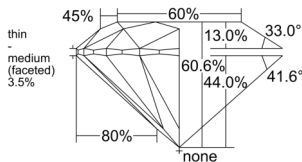

GIA®

FACSIMILE

GIA REPORT 7553578505

Verify this report at GIA.edu

GIA NATURAL DIAMOND DOSSIER®

June 26, 2026
GIA Report Number 7553578505
Shape and Cutting Style ..... Round Brilliant
Measurements ..... 4.51 - 4.54 x 2.75 mm

GRADING RESULTS

Carat Weight ..... 0.34 carat
Color Grade ..... F
Clarity Grade VVS1
Cut Grade ..... Excellent

ADDITIONAL GRADING INFORMATION

Polish ..... Excellent
Symmetry ..... Excellent
Fluorescence ..... None
Clarity Characteristics ..... Pinpoint, Cloud, Feather
Inscription(s): GIA 7553578505

PROPORTIONS

Profile to actual proportions