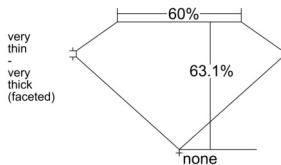

GIA®

FACSIMILE

GIA REPORT 7553587861

Verify this report at GIA.edu

GIA NATURAL DIAMOND DOSSIER®

June 27, 2026
GIA Report Number 7553587861
Shape and Cutting Style ..... Oval Brilliant
Measurements ..... 5.88 x 4.14 x 2.62 mm

GRADING RESULTS

Carat Weight ..... 0.40 carat
Color Grade ..... G
Clarity Grade VS2

ADDITIONAL GRADING INFORMATION

Polish ..... Excellent
Symmetry ..... Very Good
Fluorescence ..... Very Strong Blue
Clarity Characteristics..... Feather, Cavity, Cloud
Inspection(s): GIA 7553587861

PROPORTIONS

Profile not to actual proportions

GRADING SCALES

GIA COLOR SCALE		GIA CLARITY SCALE			
COLORLESS	D	VERY VERY SLIGHTLY INCLUDED	FLAWLESS		
	E		INTERNALLY FLAWLESS		
	F		VVS₁		
	G		VVS₂		
	NEAR COLORLESS	H	VERY SLIGHTLY INCLUDED	VS₁	
		I		VS₂	
		FAINT	J	SLIGHTLY INCLUDED	S₁
			K		S₂
	L		I₁		
	M		I₂		
N	I₃				
O					
VERT LIGHT	P	INCLUDED			
	Q				
	R				
	S				
	T				
	U				
	V				
LIGHT	W				
	X				
	Y				
	Z