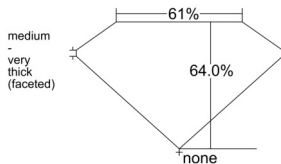

GIA®

FACSIMILE

GIA REPORT 7553597359

Verify this report at GIA.edu

GIA NATURAL DIAMOND DOSSIER®

June 27, 2026
GIA Report Number 7553597359
Shape and Cutting Style ..... Pear Brilliant
Measurements ..... 6.80 x 4.28 x 2.74 mm

GRADING RESULTS

Carat Weight ..... 0.50 carat
Color Grade ..... E
Clarity Grade VS1

ADDITIONAL GRADING INFORMATION

Polish ..... Excellent
Symmetry ..... Very Good
Fluorescence ..... Strong Blue
Clarity Characteristics..... Indented Natural
Inscription(s): GIA 7553597359

PROPORTIONS

Profile not to actual proportions

GRADING SCALES

GIA COLOR SCALE		GIA CLARITY SCALE			
COLORLESS	D	VERY VERY SLIGHTLY INCLUDED	FLAWLESS		
	E		INTERNALLY FLAWLESS		
	F	VERY SLIGHTLY INCLUDED	VS₁		
	G		VS₂		
	H		VS₁		
	NEAR COLORLESS	I	SLIGHTLY INCLUDED	VS₂	
		J		SI₁	
		FAINT	K	INCLUDED	SI₂
			L		I₁
			M		I₂
VERT LIGHT	N	LIGHT	I₃		
	O				
	P				
	Q				
	R				
	S				
	T				
LIGHT	U				
	V				
	W				
	X				
Y					
Z