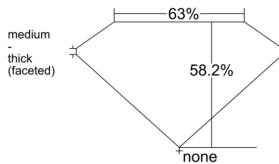

GIA®

FACSIMILE

GIA REPORT 7553599821

Verify this report at GIA.edu

GIA NATURAL DIAMOND DOSSIER®

June 27, 2026
GIA Report Number 7553599821
Shape and Cutting Style ..... Oval Brilliant
Measurements ..... 5.84 x 4.02 x 2.34 mm

GRADING RESULTS

Carat Weight ..... 0.34 carat
Color Grade ..... F
Clarity Grade VVS2

ADDITIONAL GRADING INFORMATION

Polish ..... Very Good
Symmetry ..... Very Good
Fluorescence ..... Strong Blue
Clarity Characteristics ..... Pinpoint
Inscription(s): GIA 7553599821

PROPORTIONS

Profile not to actual proportions

GRADING SCALES

GIA COLOR SCALE		GIA CLARITY SCALE			
COLORLESS	D	VERY VERY SLIGHTLY INCLUDED	FLAWLESS		
	E		INTERNALLY FLAWLESS		
	F	VERY SLIGHTLY INCLUDED	VVS₁		
	G		VVS₂		
	H		VS₁		
	NEAR COLORLESS	I	SLIGHTLY INCLUDED	VS₂	
		J		SI₁	
		FAINT	K	INCLUDED	SI₂
			L		I₁
			M		I₂
VERT LIGHT	N	LIGHT	I₃		
	O				
	P				
	Q				
	R