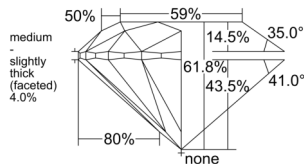

GIA®

FACSIMILE

GIA REPORT

7553608435

Verify this report at GIA.edu

GIA NATURAL DIAMOND DOSSIER®

June 29, 2026
GIA Report Number 7553608435
Shape and Cutting Style ..... Round Brilliant
Measurements ..... 4.73 - 4.76 x 2.94 mm

GRADING RESULTS

Carat Weight ..... 0.41 carat
Color Grade ..... E
Clarity Grade S11
Cut Grade ..... Excellent

ADDITIONAL GRADING INFORMATION

Polish ..... Excellent
Symmetry ..... Excellent
Fluorescence ..... None
Clarity Characteristics..... Cloud, Crystal, Feather
Inscription(s): GIA 7553608435

PROPORTIONS

Profile to actual proportions