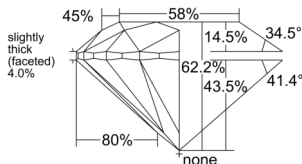

GIA®

FACSIMILE

GIA NATURAL DIAMOND DOSSIER®

June 29, 2026

GIA Report Number 7553608743

Shape and Cutting Style ..... Round Brilliant

Measurements ..... 4.31 - 4.32 x 2.68 mm

GRADING RESULTS

Carat Weight ..... 0.30 carat

Color Grade ..... F

Clarity Grade VS1

Cut Grade ..... Excellent

ADDITIONAL GRADING INFORMATION

Polish ..... Excellent

Symmetry ..... Excellent

Fluorescence ..... None

Clarity Characteristics ..... Cloud

Inscription(s): GIA 7553608743

GIA REPORT 7553608743

Verify this report at GIA.edu

PROPORTIONS

Profile to actual proportions