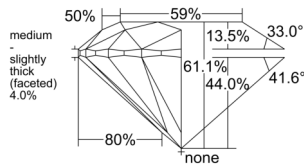

GIA®

FACSIMILE

GIA REPORT

7553630103

Verify this report at GIA.edu

GIA NATURAL DIAMOND DOSSIER®

July 01, 2026
GIA Report Number 7553630103
Shape and Cutting Style ..... Round Brilliant
Measurements ..... 3.64 - 3.66 x 2.23 mm

GRADING RESULTS

Carat Weight ..... 0.18 carat
Color Grade ..... F
Clarity Grade S11
Cut Grade ..... Excellent

ADDITIONAL GRADING INFORMATION

Polish ..... Excellent
Symmetry ..... Excellent
Fluorescence ..... None
Clarity Characteristics ..... Feather
Inscription(s): GIA 7553630103

PROPORTIONS

Profile to actual proportions