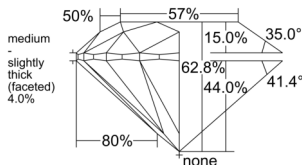

GIA®

FACSIMILE

GIA REPORT 7556000936

Verify this report at GIA.edu

GIA NATURAL DIAMOND DOSSIER®

April 13, 2026
GIA Report Number 7556000936
Shape and Cutting Style ..... Round Brilliant
Measurements ..... 5.02 - 5.07 x 3.17 mm

GRADING RESULTS

Carat Weight ..... 0.50 carat
Color Grade I
Clarity Grade VS1
Cut Grade ..... Excellent

ADDITIONAL GRADING INFORMATION

Polish ..... Excellent
Symmetry ..... Excellent
Fluorescence ..... None
Clarity Characteristics..... Crystal, Cloud, Pinpoint, Needle
Inscription(s): GIA 7556000936

PROPORTIONS

GRADING SCALES

GIA COLOR SCALE

COLORESS	D
	E
	F
	G
	H
	I
	J
NEAR COLORESS	K
	L
FANIT	M
	N
	O
	P
	Q
VERY LIGHT	R
	S
	T
	U
	V
	W
	X
	Y
LIGHT	Z

GIA CLARITY SCALE

FLAWLESS	INTERNAL FLAWLESS	
		FLAWLESS
VERY VERY SLIGHTLY INCLUDED	VVS₁	
	VVS₂	
VERY SLIGHTLY INCLUDED	VS₁	
	VS₂	
SLIGHTLY INCLUDED	SI₁	
	SI₂	
INCLUDED	I₁	
	I₂	
	I₃	

GIA CUT SCALE

EXCELLENT
VERY GOOD
GOOD
FAIR
POOR