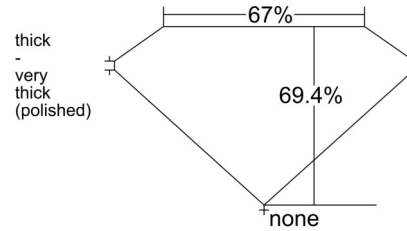

PROPORTIONS

Profile not to actual proportions