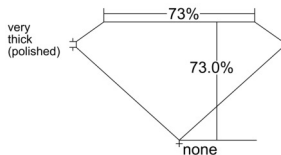

GIA®

FACSIMILE

GIA REPORT 7556033545

Verify this report at GIA.edu

GIA NATURAL DIAMOND DOSSIER®

April 15, 2026
GIA Report Number 7556033545
Shape and Cutting Style ..... Square Modified Brilliant
Measurements ..... 4.96 x 4.93 x 3.60 mm

GRADING RESULTS

Carat Weight ..... 0.80 carat
Color Grade ..... J
Clarity Grade SI1

ADDITIONAL GRADING INFORMATION

Polish ..... Excellent
Symmetry ..... Very Good
Fluorescence ..... None
Clarity Characteristics ..... Knot
Inscription(s): GIA 7556033545

PROPORTIONS

Profile not to actual proportions

GRADING SCALES

GIA COLOR SCALE		GIA CLARITY SCALE			
COLORLESS	D	VERY VERY SLIGHTLY INCLUDED	FLAWLESS		
	E		INTERNALLY FLAWLESS		
	F	VERY SLIGHTLY INCLUDED	VVS₁		
	G		VVS₂		
	H		VS₁		
	NEAR COLORLESS	I	SLIGHTLY INCLUDED	VS₂	
		J		SI₁	
		FAINT	K	INCLUDED	SI₂
			L		I₁
			M		I₂
VERT LIGHT	N	INCLUDED	I₃		
	O				
	P				
	Q				
	R				
LIGHT	S				
	T				
	U				
	V				
	W				
X					
Y					
Z