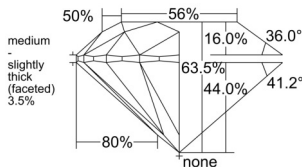

GIA®

FACSIMILE

GIA REPORT

7556034814

Verify this report at GIA.edu

GIA NATURAL DIAMOND DOSSIER®

April 14, 2026
GIA Report Number 7556034814
Shape and Cutting Style ..... Round Brilliant
Measurements ..... 6.08 - 6.13 x 3.88 mm

GRADING RESULTS

Carat Weight ..... 0.90 carat
Color Grade ..... H
Clarity Grade VS1
Cut Grade ..... Excellent

ADDITIONAL GRADING INFORMATION

Polish ..... Excellent
Symmetry ..... Excellent
Fluorescence ..... None
Clarity Characteristics ..... Crystal, Pinpoint
Inscription(s): GIA 7556034814

PROPORTIONS

Profile to actual proportions

GRADING SCALES

GIA COLOR SCALE

COLORLESS	D
	E
	F
	G
	H
	I
	J
NEAR COLORLESS	K
	L
FAIN	M
	N
	O
	P
VERY LIGHT	Q
	R
	S
	T
	U
	V
	W
	X
	Y
LIGHT	Z

GIA CLARITY SCALE

FLAWLESS	INTERNAL FLAWLESS	
		FLAWLESS
VERY VERY SLIGHTLY INCLUDED	VVS₁	
	VVS₂	
VERY SLIGHTLY INCLUDED	VS₁	
	VS₂	
SLIGHTLY INCLUDED	SI₁	
	SI₂	
INCLUDED	I₁	
	I₂	
	I₃	

GIA CUT SCALE

EXCELLENT
VERY GOOD
GOOD
FAIR
POOR