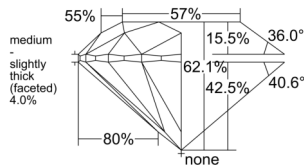

GIA®

FACSIMILE

GIA REPORT 7556037713

Verify this report at GIA.edu

GIA NATURAL DIAMOND DOSSIER®

April 16, 2026
GIA Report Number 7556037713
Shape and Cutting Style ..... Round Brilliant
Measurements ..... 4.70 - 4.71 x 2.92 mm

GRADING RESULTS

Carat Weight ..... 0.40 carat
Color Grade L
Clarity Grade VVS1
Cut Grade ..... Excellent

ADDITIONAL GRADING INFORMATION

Polish ..... Excellent
Symmetry ..... Excellent
Fluorescence ..... None
Clarity Characteristics ..... Pinpoint, Feather
Inscription(s): GIA 7556037713

PROPORTIONS

GRADING SCALES

GIA COLOR SCALE

COLOREDNESS	D
	E
	F
	G
	H
	I
	J
NEAR COLORLESS	K
	L
FAIN	M
	N
	O
	P
VERY LIGHT	Q
	R
	S
	T
	U
	V
LIGHT	W
	X
	Y
	Z

GIA CLARITY SCALE

FLAWLESS	INTERNAL FLAWLESS	
		FLAWLESS
VERY VERY SLIGHTLY INCLUDED	VVS₁	
	VVS₂	
VERY SLIGHTLY INCLUDED	VS₁	
	VS₂	
SLIGHTLY INCLUDED	SI₁	
	SI₂	
INCLUDED	I₁	
	I₂	
	I₃	

GIA CUT SCALE

EXCELLENT
VERY GOOD
GOOD
FAIR
POOR