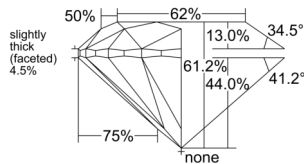

GIA®

FACSIMILE

GIA REPORT

7556067406

Verify this report at GIA.edu

GIA NATURAL DIAMOND DOSSIER®

April 17, 2026
GIA Report Number 7556067406
Shape and Cutting Style ..... Round Brilliant
Measurements ..... 5.65 - 5.69 x 3.47 mm

GRADING RESULTS

Carat Weight ..... 0.70 carat
Color Grade ..... G
Clarity Grade VS2
Cut Grade ..... Excellent

ADDITIONAL GRADING INFORMATION

Polish ..... Excellent
Symmetry ..... Excellent
Fluorescence ..... None
Clarity Characteristics ..... Crystal, Feather
Inscription(s): GIA 7556067406

PROPORTIONS

Profile to actual proportions

GRADING SCALES

GIA COLOR SCALE

COLORLESS	D
	E
	F
	G
	H
	I
	J
NEAR COLORLESS	K
	L
FANT	M
	N
	O
	P
	Q
VERY LIGHT	R
	S
	T
	U
	V
	W
	X
	Y
LIGHT	Z

GIA CLARITY SCALE

	FLAWLESS
	INTERNALLY FLAWLESS
VERY VERY SLIGHTLY INCLUDED	VVS₁
	VVS₂
VERY SLIGHTLY INCLUDED	VS₁
	VS₂
SLIGHTLY INCLUDED	SI₁
	SI₂
	I₁
	I₂
INCLUDED	I₃

GIA CUT SCALE

	EXCELLENT
	VERY GOOD
	GOOD
	FAIR
	POOR