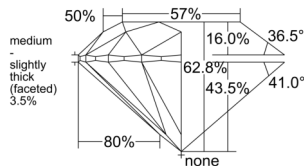

GIA®

FACSIMILE

GIA REPORT

7556068771

Verify this report at GIA.edu

GIA NATURAL DIAMOND DOSSIER®

April 27, 2026
GIA Report Number 7556068771
Shape and Cutting Style ..... Round Brilliant
Measurements ..... 4.76 - 4.79 x 3.00 mm

GRADING RESULTS

Carat Weight ..... 0.42 carat
Color Grade ..... K
Clarity Grade VS1
Cut Grade ..... Excellent

ADDITIONAL GRADING INFORMATION

Polish ..... Excellent
Symmetry ..... Excellent
Fluorescence ..... None
Clarity Characteristics ..... Crystal
Inscription(s): GIA 7556068771

PROPORTIONS

Profile to actual proportions

GRADING SCALES

GIA COLOR SCALE

COLORED	D
	E
	F
	G
	H
	I
	J
NEAR COLORLESS	K
	L
	M
	N
	O
	P
	Q
	R
	S
	T
	U
	V
	W
	X
	Y
	Z

GIA CLARITY SCALE

FLAWLESS	VERY VERY SLIGHTLY INCLUDED	VS₁	VS₂	VS₁	VS₂	SL₁	SL₂	I₁	I₂	I₃					
											FLAWLESS	FLAWLESS	VERY SLIGHTLY INCLUDED	SLIGHTLY INCLUDED	INCLUDED

GIA CUT SCALE

EXCELLENT
VERY GOOD
GOOD
FAIR
POOR