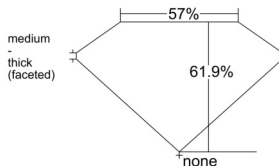

GIA®

FACSIMILE

GIA REPORT 7556075536

Verify this report at GIA.edu

GIA NATURAL DIAMOND DOSSIER®

April 23, 2026
GIA Report Number 7556075536
Shape and Cutting Style ..... Pear Brilliant
Measurements ..... 8.83 x 5.37 x 3.32 mm

GRADING RESULTS

Carat Weight ..... 0.91 carat
Color Grade ..... H
Clarity Grade VVS2

ADDITIONAL GRADING INFORMATION

Polish ..... Excellent
Symmetry ..... Excellent
Fluorescence ..... None
Clarity Characteristics ..... Pinpoint
Inscription(s): GIA 7556075536

PROPORTIONS

Profile not to actual proportions

GRADING SCALES

GIA COLOR SCALE		GIA CLARITY SCALE			
COLORLESS	D	VERY VERY SLIGHTLY INCLUDED	FLAWLESS		
	E		INTERNALLY FLAWLESS		
	F	VERY SLIGHTLY INCLUDED	VVS₁		
	G		VVS₂		
	H		VS₁		
	NEAR COLORLESS	I	SLIGHTLY INCLUDED	VS₂	
		J		SI₁	
		FAINT	K	INCLUDED	SI₂
			L		I₁
			M		I₂
VERT LIGHT	N	LIGHT	I₃		
	O				
	P				
	Q				
	R