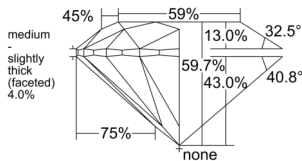

GIA®

FACSIMILE

GIA NATURAL DIAMOND DOSSIER®

April 21, 2026
GIA Report Number 7556076684
Shape and Cutting Style ..... Round Brilliant
Measurements ..... 4.03 - 4.06 x 2.41 mm

GRADING RESULTS

Carat Weight ..... 0.24 carat
Color Grade ..... E
Clarity Grade VS2
Cut Grade ..... Excellent

ADDITIONAL GRADING INFORMATION

Polish ..... Excellent
Symmetry ..... Excellent
Fluorescence ..... None
Clarity Characteristics..... Cloud, Feather, Crystal
Inspection(s): GIA 7556076684

GIA REPORT 7556076684

Verify this report at GIA.edu

PROPORTIONS

Profile to actual proportions