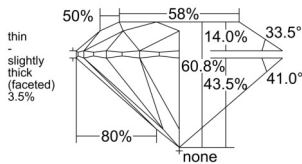

GIA®

FACSIMILE

GIA REPORT 7556079464

Verify this report at GIA.edu

GIA NATURAL DIAMOND DOSSIER®

April 23, 2026
GIA Report Number 7556079464
Shape and Cutting Style ..... Round Brilliant
Measurements ..... 4.47 - 4.49 x 2.72 mm

GRADING RESULTS

Carat Weight ..... 0.33 carat
Color Grade I
Clarity Grade VVS2
Cut Grade ..... Excellent

ADDITIONAL GRADING INFORMATION

Polish ..... Excellent
Symmetry ..... Excellent
Fluorescence ..... None
Clarity Characteristics..... Pinpoint, Needle, Feather, Cloud
Inspection(s): GIA 7556079464

PROPORTIONS

GRADING SCALES

GIA COLOR SCALE

COLORLESS	D
	E
	F
	G
	H
	I
	J
NEAR COLORLESS	K
	L
FAIN	M
	N
	O
	P
VERY LIGHT	Q
	R
	S
	T
	U
	V
	W
	X
	Y
LIGHT	Z

GIA CLARITY SCALE

FLAWLESS	VERY VERY SLIGHTLY INCLUDED	I₁	I₂	I₃		
					VERY SLIGHTLY INCLUDED	SLIGHTLY INCLUDED
INTERNALLY FLAWLESS	VERY SLIGHTLY INCLUDED	VS₁	VS₂	VS₁		
VVS₁					VVS₂	

GIA CUT SCALE

EXCELLENT
VERY GOOD
GOOD
FAIR
POOR