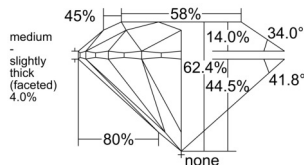

GIA®

FACSIMILE

GIA REPORT

7556081321

Verify this report at GIA.edu

GIA NATURAL DIAMOND DOSSIER®

April 22, 2026
GIA Report Number 7556081321
Shape and Cutting Style ..... Round Brilliant
Measurements ..... 4.53 - 4.57 x 2.84 mm

GRADING RESULTS

Carat Weight ..... 0.36 carat
Color Grade ..... G
Clarity Grade VS1
Cut Grade ..... Excellent

ADDITIONAL GRADING INFORMATION

Polish ..... Excellent
Symmetry ..... Very Good
Fluorescence ..... None
Clarity Characteristics ..... Cloud, Pinpoint
Inscription(s): GIA 7556081321

PROPORTIONS

Profile to actual proportions