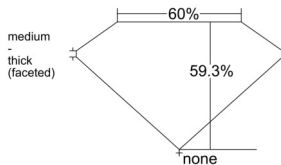

GIA®

FACSIMILE

GIA REPORT 7556087495

Verify this report at GIA.edu

GIA NATURAL DIAMOND DOSSIER®

April 22, 2026
GIA Report Number 7556087495
Shape and Cutting Style ..... Heart Brilliant
Measurements ..... 5.37 x 6.32 x 3.75 mm

GRADING RESULTS

Carat Weight ..... 0.74 carat
Color Grade ..... J
Clarity Grade VVS1

ADDITIONAL GRADING INFORMATION

Polish ..... Excellent
Symmetry ..... Excellent
Fluorescence ..... None
Clarity Characteristics ..... Pinpoint, Feather
Inscription(s): GIA 7556087495

PROPORTIONS

Profile not to actual proportions

GRADING SCALES

GIA COLOR SCALE		GIA CLARITY SCALE	
COLORLESS	D	VERY VERY SLIGHTLY INCLUDED	FLAWLESS
	E		INTERNALLY FLAWLESS
	F		VVS₁
	G		VVS₂
	H		VS₁
	I		VS₂
	J		SI₁
	K		SI₂
	L		I₁
	M		I₂
NEAR COLORLESS	N	SLIGHTLY INCLUDED	I₃
	O		
	P		
	Q		
FAINT	R		
	S		
	T		
	U		
VERT LIGHT	V		
	W		
	X		
	Y		
LIGHT	Z