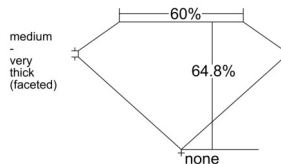

GIA®

FACSIMILE

GIA REPORT

7556096123

Verify this report at GIA.edu

GIA NATURAL DIAMOND DOSSIER®

April 22, 2026
GIA Report Number 7556096123
Shape and Cutting Style ..... Oval Brilliant
Measurements ..... 5.65 x 4.11 x 2.66 mm

GRADING RESULTS

Carat Weight ..... 0.40 carat
Color Grade ..... D
Clarity Grade S11

ADDITIONAL GRADING INFORMATION

Polish ..... Very Good
Symmetry ..... Very Good
Fluorescence ..... Strong Blue
Clarity Characteristics ..... Cloud, Crystal, Feather
Inscription(s): GIA 7556096123

PROPORTIONS

Profile not to actual proportions

GRADING SCALES

GIA COLOR SCALE		GIA CLARITY SCALE			
COLORLESS	D	VERY VERY SLIGHTLY INCLUDED	FLAWLESS		
	E		INTERNALLY FLAWLESS		
	F	VERY SLIGHTLY INCLUDED	VVS₁		
	G		VVS₂		
	H		VS₁		
	NEAR COLORLESS	I	SLIGHTLY INCLUDED	VS₂	
		J		S1₁	
		FAINT	K	INCLUDED	S1₂
			L		I₁
			M		I₂
VERT LIGHT	N	LIGHT	I₃		
	O				
	P				
	Q				
	R