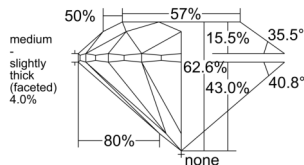

GIA®

FACSIMILE

GIA REPORT

7556096668

Verify this report at GIA.edu

GIA NATURAL DIAMOND DOSSIER®

April 30, 2026
GIA Report Number 7556096668
Shape and Cutting Style ..... Round Brilliant
Measurements ..... 5.34 - 5.37 x 3.35 mm

GRADING RESULTS

Carat Weight ..... 0.60 carat
Color Grade ..... K
Clarity Grade VS1
Cut Grade ..... Excellent

ADDITIONAL GRADING INFORMATION

Polish ..... Excellent
Symmetry ..... Excellent
Fluorescence ..... Faint
Clarity Characteristics ..... Crystal, Cloud
Inscription(s): GIA 7556096668

PROPORTIONS

Profile to actual proportions

GRADING SCALES

GIA COLOR SCALE

COLORESS	D
	E
	F
	G
	H
	I
	J
NEAR COLORESS	K
	L
	M
FAIN	N
	O
	P
	Q
VERY LIGHT	R
	S
	T
	U
	V
	W
	X
	Y
LIGHT	Z

GIA CLARITY SCALE

FLAWLESS	INTERNAL FLAWLESS	
		FLAWLESS
VERY VERY SLIGHTLY INCLUDED	VVS₁	
	VVS₂	
VERY SLIGHTLY INCLUDED	VS₁	
	VS₂	
SLIGHTLY INCLUDED	SI₁	
	SI₂	
INCLUDED	I₁	
	I₂	
	I₃	

GIA CUT SCALE

EXCELLENT
VERY GOOD
GOOD
FAIR
POOR