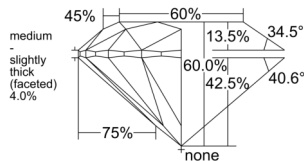

GIA®

FACSIMILE

GIA REPORT 7556109426

Verify this report at GIA.edu

GIA NATURAL DIAMOND DOSSIER®

May 04, 2026
GIA Report Number 7556109426
Shape and Cutting Style ..... Round Brilliant
Measurements ..... 5.43 - 5.45 x 3.26 mm

GRADING RESULTS

Carat Weight ..... 0.60 carat
Color Grade ..... E
Clarity Grade VS1
Cut Grade ..... Excellent

ADDITIONAL GRADING INFORMATION

Polish ..... Excellent
Symmetry ..... Excellent
Fluorescence ..... None
Clarity Characteristics ..... Cloud, Pinpoint
Inscription(s): GIA 7556109426

PROPORTIONS

Profile to actual proportions