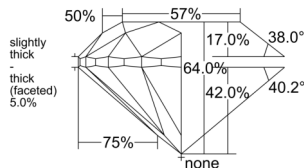

GIA®

FACSIMILE

GIA REPORT

7556114198

Verify this report at GIA.edu

GIA NATURAL DIAMOND DOSSIER®

April 30, 2026
GIA Report Number 7556114198
Shape and Cutting Style ..... Round Brilliant
Measurements ..... 5.51 - 5.57 x 3.55 mm

GRADING RESULTS

Carat Weight ..... 0.70 carat
Color Grade ..... F
Clarity Grade VS1
Cut Grade ..... Very Good

ADDITIONAL GRADING INFORMATION

Polish ..... Excellent
Symmetry ..... Very Good
Fluorescence ..... None
Clarity Characteristics..... Feather, Cloud, Crystal, Pinpoint
Inscription(s): GIA 7556114198

PROPORTIONS

Profile to actual proportions