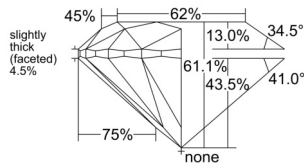

GIA®

FACSIMILE

GIA REPORT

7556116538

Verify this report at GIA.edu

GIA NATURAL DIAMOND DOSSIER®

April 24, 2026
GIA Report Number 7556116538
Shape and Cutting Style ..... Round Brilliant
Measurements ..... 4.69 - 4.72 x 2.88 mm

GRADING RESULTS

Carat Weight ..... 0.40 carat
Color Grade ..... F
Clarity Grade VVS2
Cut Grade ..... Excellent

ADDITIONAL GRADING INFORMATION

Polish ..... Excellent
Symmetry ..... Excellent
Fluorescence ..... Medium Blue
Clarity Characteristics ..... Pinpoint
Inscription(s): GIA 7556116538

PROPORTIONS

Profile to actual proportions

GRADING SCALES

GIA COLOR SCALE	GIA CLARITY SCALE	GIA CUT SCALE	
D	FLAWLESS	EXCELLENT	
E	INTERNALLY FLAWLESS		
F		VVS₁	VERY GOOD
G	VVS₂		
H	VS₁	GOOD	
I	VS₂		
J	SI₁	FAIR	
K	SI₂		
L	I₁	POOR	
M	I₂		
N	I₃		
O			
P			
Q			
R			
S			
T			
U			
V			
W			
X			
Y			
Z