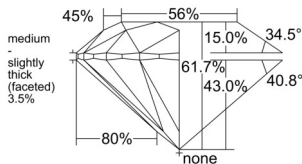

GIA®

FACSIMILE

GIA REPORT

7556120231

Verify this report at GIA.edu

GIA NATURAL DIAMOND DOSSIER®

April 28, 2026
GIA Report Number 7556120231
Shape and Cutting Style ..... Round Brilliant
Measurements ..... 4.59 - 4.63 x 2.85 mm

GRADING RESULTS

Carat Weight ..... 0.37 carat
Color Grade ..... E
Clarity Grade SI2
Cut Grade ..... Excellent

ADDITIONAL GRADING INFORMATION

Polish ..... Excellent
Symmetry ..... Excellent
Fluorescence ..... None
Clarity Characteristics ..... Cloud
Inscription(s): GIA 7556120231

PROPORTIONS

Profile to actual proportions

GRADING SCALES

GIA COLOR SCALE

COLORLESS	D
	E
	F
	G
	H
	I
	J
NEAR COLORLESS	K
	L
FAIN	M
	N
	O
	P
	Q
VERY LIGHT	R
	S
	T
	U
	V
	W
	X
	Y
LIGHT	Z

GIA CLARITY SCALE

FLAWLESS	INTERNAL FLAWLESS	
		FLAWLESS
VERY VERY SLIGHTLY INCLUDED	VVS₁	
	VVS₂	
VERY SLIGHTLY INCLUDED	VS₁	
	VS₂	
SLIGHTLY INCLUDED	SI₁	
	SI₂	
INCLUDED	I₁	
	I₂	
	I₃	

GIA CUT SCALE

EXCELLENT
VERY GOOD
GOOD
FAIR
POOR