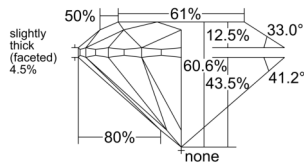

GIA®

FACSIMILE

GIA REPORT 7556122778

Verify this report at GIA.edu

GIA NATURAL DIAMOND DOSSIER®

April 29, 2026
GIA Report Number 7556122778
Shape and Cutting Style ..... Round Brilliant
Measurements ..... 4.30 - 4.31 x 2.61 mm

GRADING RESULTS

Carat Weight ..... 0.30 carat
Color Grade ..... J
Clarity Grade VS2
Cut Grade ..... Excellent

ADDITIONAL GRADING INFORMATION

Polish ..... Excellent
Symmetry ..... Excellent
Fluorescence ..... None
Clarity Characteristics ..... Crystal, Cloud
Inscription(s): GIA 7556122778

PROPORTIONS

Profile to actual proportions

GRADING SCALES

GIA COLOR SCALE	GIA CLARITY SCALE	GIA CUT SCALE	
D	FLAWLESS	EXCELLENT	
E	INTERNALLY FLAWLESS		
F		VVS₁	VERY GOOD
G	VVS₂		
H	VS₁	GOOD	
I	VS₂		
J	SI₁	FAIR	
K	SI₂		
L	I₁	POOR	
M	I₂		
N	I₃		
O			
P			
Q			
R			
S			
T			
U			
V			
W			
X			
Y			
Z