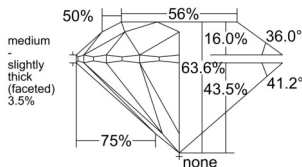

GIA®

FACSIMILE

GIA REPORT 7556125324

Verify this report at GIA.edu

GIA NATURAL DIAMOND DOSSIER®

May 16, 2026
GIA Report Number 7556125324
Shape and Cutting Style ..... Round Brilliant
Measurements ..... 5.60 - 5.64 x 3.57 mm

GRADING RESULTS

Carat Weight ..... 0.70 carat
Color Grade ..... H
Clarity Grade S11
Cut Grade ..... Excellent

ADDITIONAL GRADING INFORMATION

Polish ..... Excellent
Symmetry ..... Excellent
Fluorescence ..... Strong Blue
Clarity Characteristics ..... Crystal
Inscription(s): GIA 7556125324

PROPORTIONS

GRADING SCALES

GIA COLOR SCALE

COLORLESS	D
	E
	F
	G
	H
	I
	J
NEAR COLORLESS	K
	L
FAIN	M
	N
	O
	P
VERY LIGHT	Q
	R
	S
	T
	U
	V
	W
	X
	Y
LIGHT	Z

GIA CLARITY SCALE

FLAWLESS	VERY VERY SLIGHTLY INCLUDED	VVS₁	VVS₂	VS₁	VS₂	S1₁	S1₂	I₁	I₂	I₃	
											INTERNAL FLAWLESS

GIA CUT SCALE

EXCELLENT
VERY GOOD
GOOD
FAIR
POOR