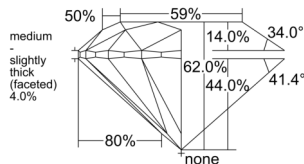

GIA®

FACSIMILE

GIA REPORT

7556144668

Verify this report at GIA.edu

GIA NATURAL DIAMOND DOSSIER®

April 29, 2026
GIA Report Number 7556144668
Shape and Cutting Style ..... Round Brilliant
Measurements ..... 5.68 - 5.72 x 3.53 mm

GRADING RESULTS

Carat Weight ..... 0.70 carat
Color Grade ..... G
Clarity Grade VS2
Cut Grade ..... Excellent

ADDITIONAL GRADING INFORMATION

Polish ..... Excellent
Symmetry ..... Excellent
Fluorescence ..... None
Clarity Characteristics ..... Cloud, Crystal
Inscription(s): GIA 7556144668

PROPORTIONS

Profile to actual proportions

GRADING SCALES

GIA COLOR SCALE

COLORESS	D
	E
	F
	G
	H
	I
	J
NEAR COLORESS	K
	L
FANIT	M
	N
	O
	P
VERY LIGHT	R
	S
	T
	U
	V
	W
	X
	Y
LIGHT	Z

GIA CLARITY SCALE

FLAWLESS	INTERNAL FLAWLESS	
		FLAWLESS
VERY VERY SLIGHTLY INCLUDED	VVS₁	
	VVS₂	
VERY SLIGHTLY INCLUDED	VS₁	
	VS₂	
SLIGHTLY INCLUDED	SI₁	
	SI₂	
INCLUDED	I₁	
	I₂	
	I₃	

GIA CUT SCALE

EXCELLENT
VERY GOOD
GOOD
FAIR
POOR