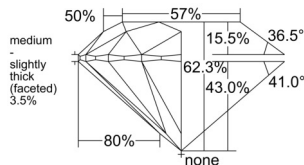

GIA®

FACSIMILE

GIA REPORT

7556148643

Verify this report at GIA.edu

GIA NATURAL DIAMOND DOSSIER®

April 29, 2026
GIA Report Number 7556148643
Shape and Cutting Style ..... Round Brilliant
Measurements ..... 4.94 - 4.98 x 3.09 mm

GRADING RESULTS

Carat Weight ..... 0.46 carat
Color Grade ..... K
Clarity Grade VVS2
Cut Grade ..... Excellent

ADDITIONAL GRADING INFORMATION

Polish ..... Excellent
Symmetry ..... Excellent
Fluorescence ..... Faint
Clarity Characteristics ..... Pinpoint, Cloud
Inscription(s): GIA 7556148643

PROPORTIONS

Profile to actual proportions