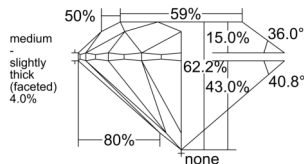

GIA®

FACSIMILE

GIA REPORT

7556163519

Verify this report at GIA.edu

GIA NATURAL DIAMOND DOSSIER®

May 07, 2026
GIA Report Number 7556163519
Shape and Cutting Style ..... Round Brilliant
Measurements ..... 4.86 - 4.88 x 3.03 mm

GRADING RESULTS

Carat Weight ..... 0.45 carat
Color Grade I
Clarity Grade S11
Cut Grade ..... Excellent

ADDITIONAL GRADING INFORMATION

Polish ..... Excellent
Symmetry ..... Excellent
Fluorescence ..... Medium Blue
Clarity Characteristics ..... Feather, Crystal
Inscription(s): GIA 7556163519

PROPORTIONS

Profile to actual proportions

GRADING SCALES

GIA COLOR SCALE

COLORED	D
	E
	F
	G
	H
	I
	J
NEAR COLORLESS	K
	L
FAIN	M
	N
	O
	P
VERY LIGHT	Q
	R
	S
	T
	U
	V
	W
	X
	Y
LIGHT	Z

GIA CLARITY SCALE

FLAWLESS	INTERNAL FLAWLESS	
		FLAWLESS
VERY VERY SLIGHTLY INCLUDED	VVS₁	
	VVS₂	
VERY SLIGHTLY INCLUDED	VS₁	
	VS₂	
SLIGHTLY INCLUDED	SI₁	
	SI₂	
INCLUDED	I₁	
	I₂	
	I₃	

GIA CUT SCALE

EXCELLENT
VERY GOOD
GOOD
FAIR
POOR