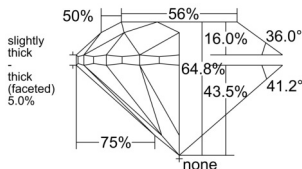

GIA®

FACSIMILE

GIA REPORT

7556166529

Verify this report at GIA.edu

GIA NATURAL DIAMOND DOSSIER®

May 08, 2026
GIA Report Number 7556166529
Shape and Cutting Style ..... Round Brilliant
Measurements ..... 4.94 - 4.99 x 3.22 mm

GRADING RESULTS

Carat Weight ..... 0.50 carat
Color Grade ..... G
Clarity Grade VS1
Cut Grade ..... Very Good

ADDITIONAL GRADING INFORMATION

Polish ..... Excellent
Symmetry ..... Excellent
Fluorescence ..... None
Clarity Characteristics..... Crystal, Cloud, Needle, Pinpoint
Inscription(s): GIA 7556166529

PROPORTIONS

Profile to actual proportions