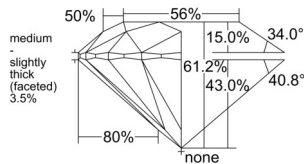

GIA®

FACSIMILE

GIA REPORT

7556173524

Verify this report at GIA.edu

GIA NATURAL DIAMOND DOSSIER®

May 05, 2026
GIA Report Number 7556173524
Shape and Cutting Style ..... Round Brilliant
Measurements ..... 5.12 - 5.13 x 3.14 mm

GRADING RESULTS

Carat Weight ..... 0.50 carat
Color Grade L
Clarity Grade VVS1
Cut Grade ..... Excellent

ADDITIONAL GRADING INFORMATION

Polish ..... Excellent
Symmetry ..... Excellent
Fluorescence ..... None
Clarity Characteristics..... Pinpoint, Feather, Surface Graining
Inscription(s): GIA 7556173524

PROPORTIONS

Profile to actual proportions

GRADING SCALES

GIA COLOR SCALE

COLORLESS	D
	E
	F
	G
	H
	I
	J
NEAR COLORLESS	K
	L
Faint	M
	N
	O
	P
	Q
	R
	S
	T
	U
	V
	W
	X
	Y
Light	Z

GIA CLARITY SCALE

FLAWLESS	INTERNAL FLAWLESS	EXCELLENT	
VERY VERY SLIGHTLY INCLUDED	VVS₁	VERY GOOD	
	VVS₂		
VERY SLIGHTLY INCLUDED	VS₁	GOOD	
	VS₂		
SLIGHTLY INCLUDED	SI₁	FAIR	
	SI₂		
INCLUDED	I₁	POOR	
	I₂		
	I₃