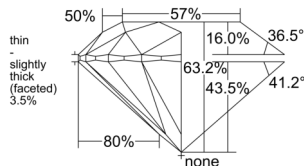

GIA®

FACSIMILE

GIA REPORT

7556186408

Verify this report at GIA.edu

GIA NATURAL DIAMOND DOSSIER®

May 05, 2026
GIA Report Number 7556186408
Shape and Cutting Style ..... Round Brilliant
Measurements ..... 4.87 - 4.94 x 3.10 mm

GRADING RESULTS

Carat Weight ..... 0.46 carat
Color Grade ..... F
Clarity Grade S11
Cut Grade ..... Excellent

ADDITIONAL GRADING INFORMATION

Polish ..... Excellent
Symmetry ..... Very Good
Fluorescence ..... None
Clarity Characteristics ..... Cloud
Inscription(s): GIA 7556186408

PROPORTIONS

GRADING SCALES

GIA COLOR SCALE	GIA CLARITY SCALE	GIA CUT SCALE	
D	FLAWLESS	EXCELLENT	
E	INTERNALLY FLAWLESS		
F		VVS₁	VERY GOOD
G	VVS₂		
H	VS₁	GOOD	
I	VS₂		
J	S1₁	FAIR	
K	S1₂		
L	I₁	POOR	
M	I₂		
N	I₃		
O			
P			
Q			
R			
S			
T			
U			
V			
W			
X			
Y			
Z