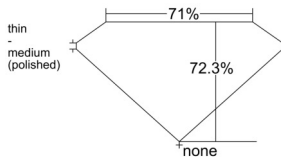

GIA®

FACSIMILE

GIA REPORT 7556187598

Verify this report at GIA.edu

GIA NATURAL DIAMOND DOSSIER®

May 05, 2026
GIA Report Number 7556187598
Shape and Cutting Style ..... Square Modified Brilliant
Measurements ..... 4.68 x 4.64 x 3.36 mm

GRADING RESULTS

Carat Weight ..... 0.61 carat
Color Grade ..... F
Clarity Grade VS1

ADDITIONAL GRADING INFORMATION

Polish ..... Excellent
Symmetry ..... Very Good
Fluorescence ..... Medium Blue
Clarity Characteristics..... Crystal, Feather, Pinpoint, Cloud
Inscription(s): GIA 7556187598

PROPORTIONS

Profile not to actual proportions

GRADING SCALES

GIA COLOR SCALE		GIA CLARITY SCALE			
COLORLESS	D	VERY VERY SLIGHTLY INCLUDED	FLAWLESS		
	E		INTERNALLY FLAWLESS		
	F	VERY SLIGHTLY INCLUDED	VVS₁		
	G		VVS₂		
	H		VS₁		
	NEAR COLORLESS	I	SLIGHTLY INCLUDED	VS₂	
		J		SI₁	
		FAINT	K	INCLUDED	SI₂
			L		I₁
			M		I₂
VERT LIGHT	N	LIGHT	I₃		
	O				
	P				
	Q				
	R				
	S				
	T