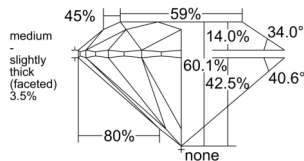

GIA®

FACSIMILE

GIA NATURAL DIAMOND DOSSIER®

May 09, 2026
GIA Report Number 7556204544
Shape and Cutting Style ..... Round Brilliant
Measurements ..... 4.32 - 4.33 x 2.60 mm

GRADING RESULTS

Carat Weight ..... 0.30 carat
Color Grade ..... J
Clarity Grade VS1
Cut Grade ..... Excellent

ADDITIONAL GRADING INFORMATION

Polish ..... Excellent
Symmetry ..... Excellent
Fluorescence ..... Faint
Clarity Characteristics ..... Needle, Pinpoint
Inscription(s): GIA 7556204544

GIA REPORT 7556204544

Verify this report at GIA.edu

PROPORTIONS

Profile to actual proportions

GRADING SCALES

GIA COLOR SCALE	GIA CLARITY SCALE	GIA CUT SCALE	
D	FLAWLESS	EXCELLENT	
E	INTERNALLY FLAWLESS		
F		VVS₁	VERY GOOD
G	VVS₂		
H	VS₁	GOOD	
I	VS₂		
J	SI₁	FAIR	
K	SI₂		
L	I₁	POOR	
M			
N			
O	I₂		
P			
Q			
R	I₃		
S			
T			
U			
V			
W			
X			
Y			
Z