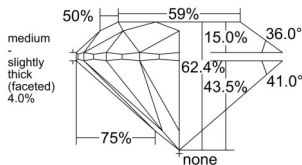

GIA®

FACSIMILE

GIA REPORT

7556206944

Verify this report at GIA.edu

GIA NATURAL DIAMOND DOSSIER®

May 09, 2026
GIA Report Number 7556206944
Shape and Cutting Style ..... Round Brilliant
Measurements ..... 5.02 - 5.05 x 3.15 mm

GRADING RESULTS

Carat Weight ..... 0.50 carat
Color Grade L
Clarity Grade S11
Cut Grade ..... Excellent

ADDITIONAL GRADING INFORMATION

Polish ..... Excellent
Symmetry ..... Excellent
Fluorescence ..... Faint
Clarity Characteristics ..... Crystal, Feather
Inscription(s): GIA 7556206944

PROPORTIONS

Profile to actual proportions

GRADING SCALES

GIA COLOR SCALE

COLORED	D
	E
	F
	G
	H
	I
	J
NEAR COLORLESS	K
	L
FAIN	M
	N
	O
	P
VERY LIGHT	Q
	R
	S
	T
	U
	V
	W
	X
	Y
LIGHT	Z

GIA CLARITY SCALE

FLAWLESS	VERY VERY SLIGHTLY INCLUDED	VS₁	VS₂	SL₁	SL₂	I₁	I₂	I₃			
									VERY SLIGHTLY INCLUDED	SLIGHTLY INCLUDED	INCLUDED

GIA CUT SCALE

EXCELLENT
VERY GOOD
GOOD
FAIR
POOR