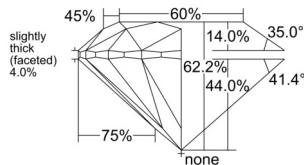

GIA®

FACSIMILE

GIA REPORT

7556210816

Verify this report at GIA.edu

GIA NATURAL DIAMOND DOSSIER®

May 09, 2026
GIA Report Number 7556210816
Shape and Cutting Style ..... Round Brilliant
Measurements ..... 5.35 - 5.39 x 3.34 mm

GRADING RESULTS

Carat Weight ..... 0.60 carat
Color Grade ..... D
Clarity Grade VS1
Cut Grade ..... Excellent

ADDITIONAL GRADING INFORMATION

Polish ..... Excellent
Symmetry ..... Excellent
Fluorescence ..... None
Clarity Characteristics..... Crystal, Pinpoint, Indented Natural
Inscription(s): GIA 7556210816

PROPORTIONS

Profile to actual proportions