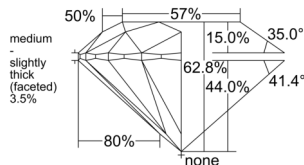

GIA®

FACSIMILE

GIA REPORT

7556212688

Verify this report at GIA.edu

GIA NATURAL DIAMOND DOSSIER®

May 13, 2026
GIA Report Number 7556212688
Shape and Cutting Style ..... Round Brilliant
Measurements ..... 5.23 - 5.26 x 3.30 mm

GRADING RESULTS

Carat Weight ..... 0.56 carat
Color Grade ..... G
Clarity Grade VS2
Cut Grade ..... Excellent

ADDITIONAL GRADING INFORMATION

Polish ..... Excellent
Symmetry ..... Excellent
Fluorescence ..... None
Clarity Characteristics ..... Cloud, Crystal
Inscription(s): GIA 7556212688

PROPORTIONS

GRADING SCALES

GIA COLOR SCALE

COLORED	D
	E
	F
	G
	H
	I
	J
NEAR COLORLESS	K
	L
	M
FANT	N
	O
	P
	Q
VERY LIGHT	R
	S
	T
	U
	V
	W
	X
	Y
LIGHT	Z

GIA CLARITY SCALE

FLAWLESS	VERY VERY SLIGHTLY INCLUDED	VS₁	VS₂	SL₁	SL₂	I₁	I₂	I₃	
									FLAWLESS
INTERNALLY FLAWLESS	VERY SLIGHTLY INCLUDED	VS₁	VS₂	SL₁	SL₂	I₁	I₂	I₃	

GIA CUT SCALE

EXCELLENT
VERY GOOD
GOOD
FAIR
POOR